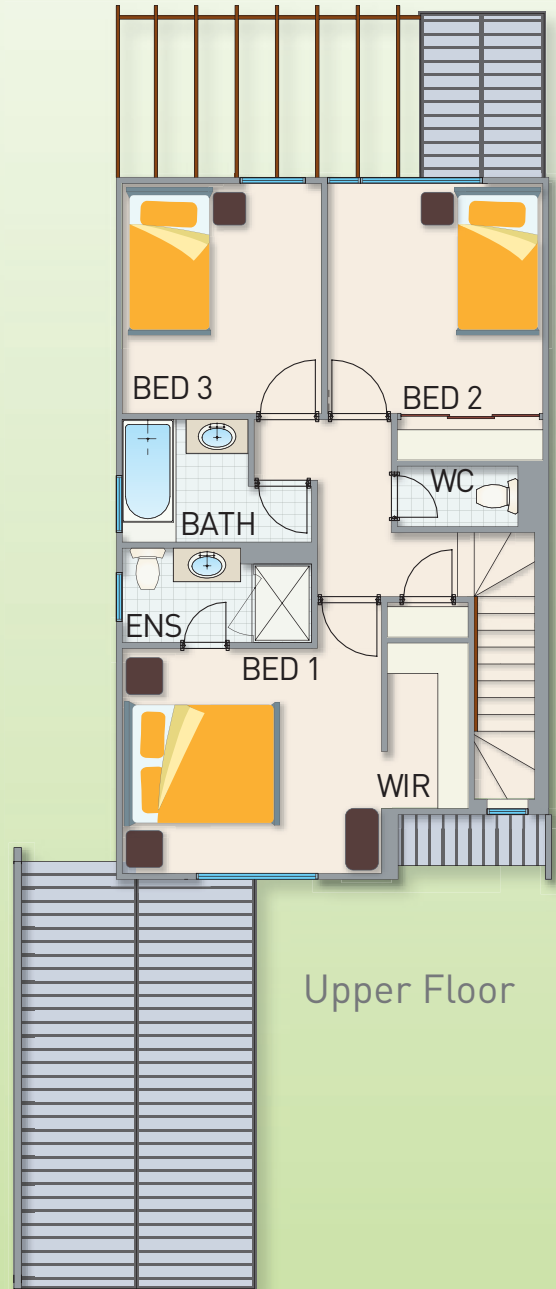

watersedge
PRIVATE ESTATE
viveash

Ground Floor

Upper Floor

TYPICAL 3 BEDROOM TOWNHOUSE PLAN

Floor plans are solely for illustrative purposes and we reserve the right to make changes at any time without notice. Furniture is not included in the package price.

Scale